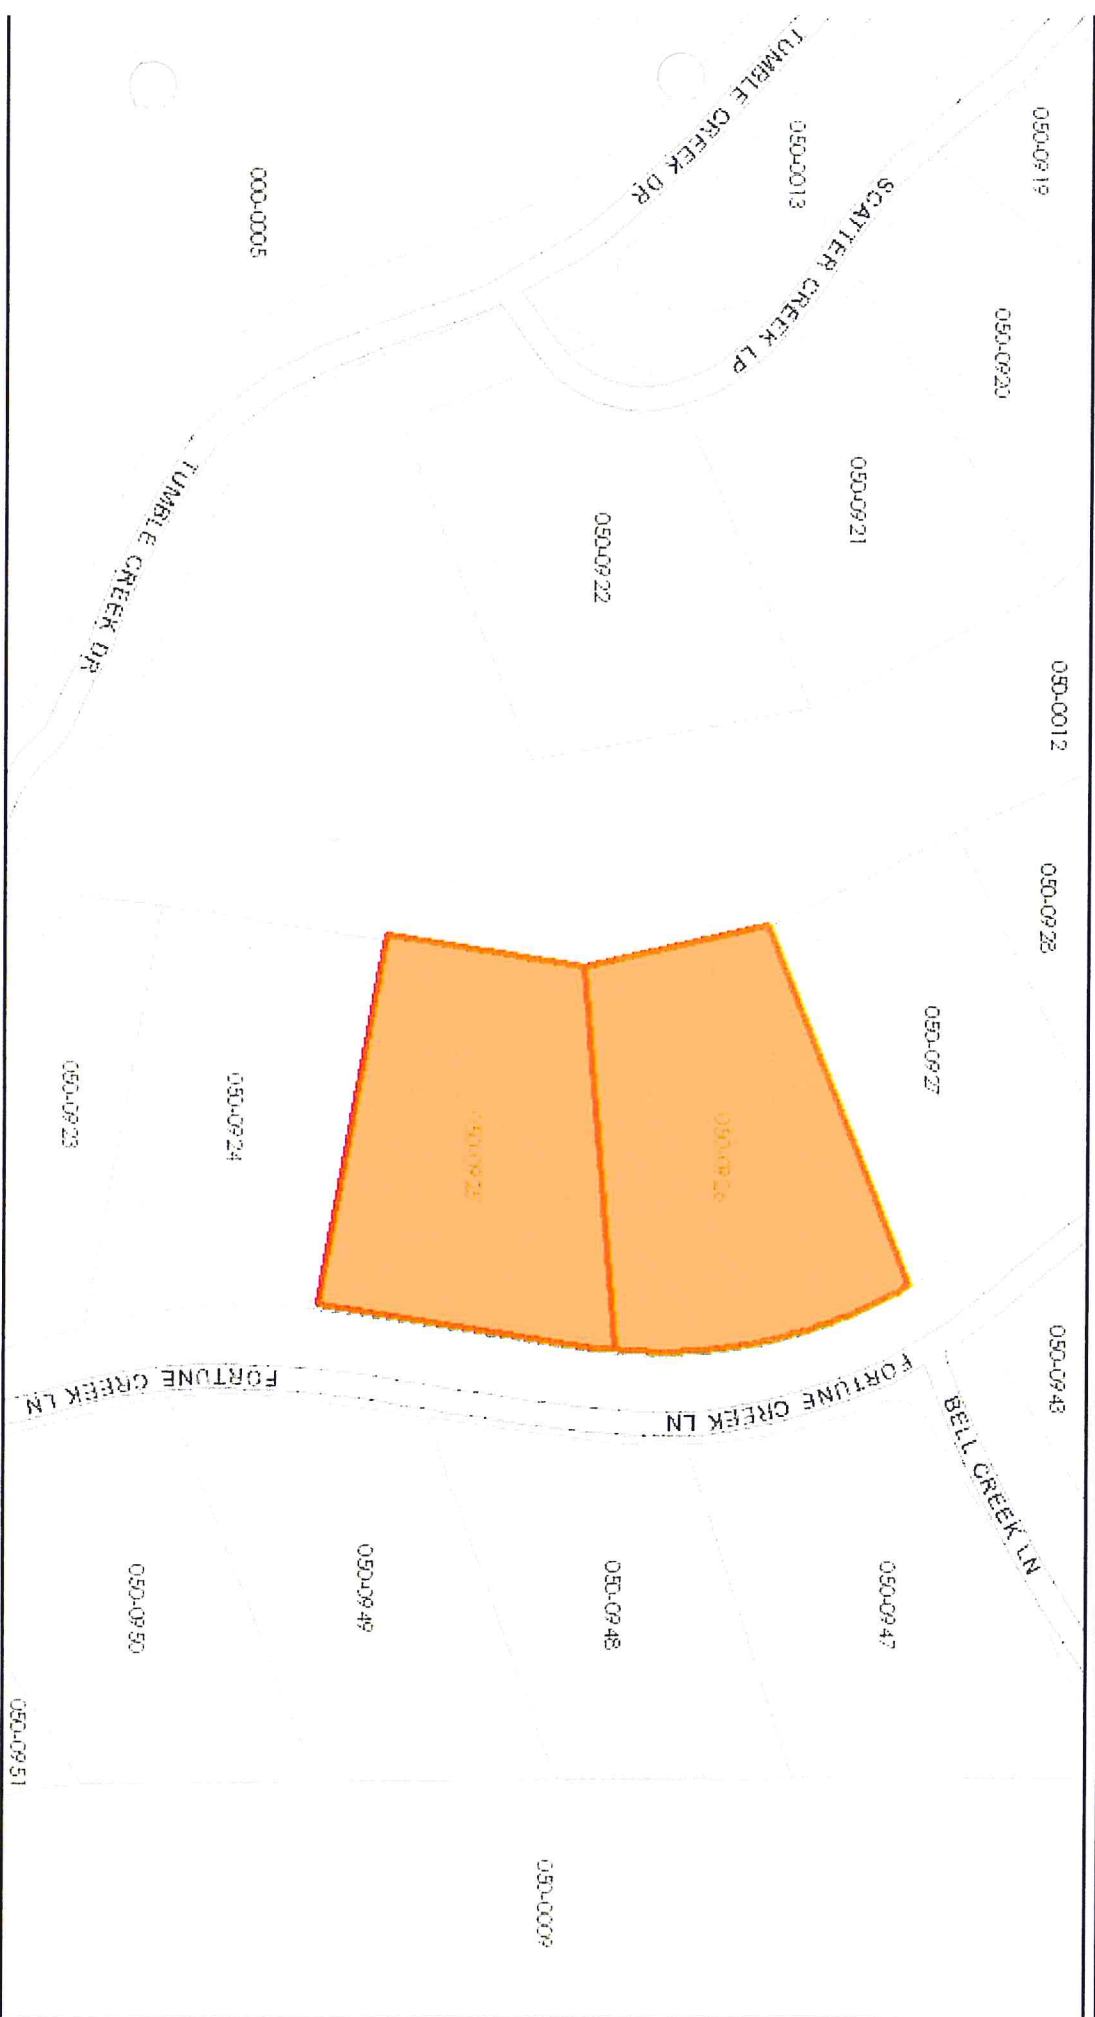

Michael Sinnett Parcel Combination

Date: 1/14/2014

1 inch = 188 feet
Relative Scale 1:2,257

Disclaimer:
Kittitas County makes every effort to produce and publish the most current and accurate information possible. No warranties, expressed or implied, are provided for the data, its use, or its interpretation. Kittitas County does not guarantee the accuracy of the material contained herein and is not responsible for any use, misuse or representations by others regarding this information or its derivatives.